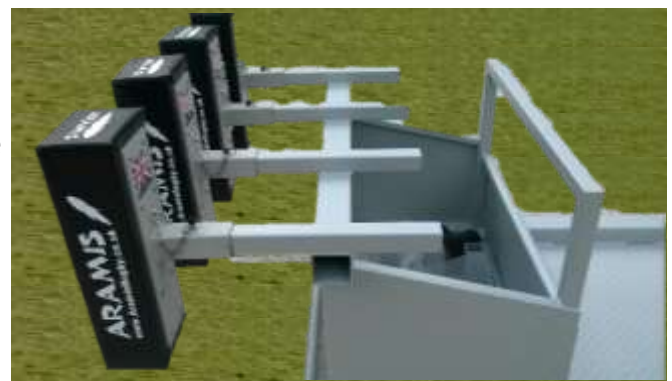

JUNIOR	£1240.00
YOUTH	£1240.00
SENIOR	£1240.00

SX-8 Pro

SUPERIOR Static Kiwi Sled - PRO model

- Superior Heavy Weight than standard SX-8
- Integrated weight module to adjust resistance

JUNIOR	£1435.00
YOUTH	£1435.00
SENIOR	£1435.00