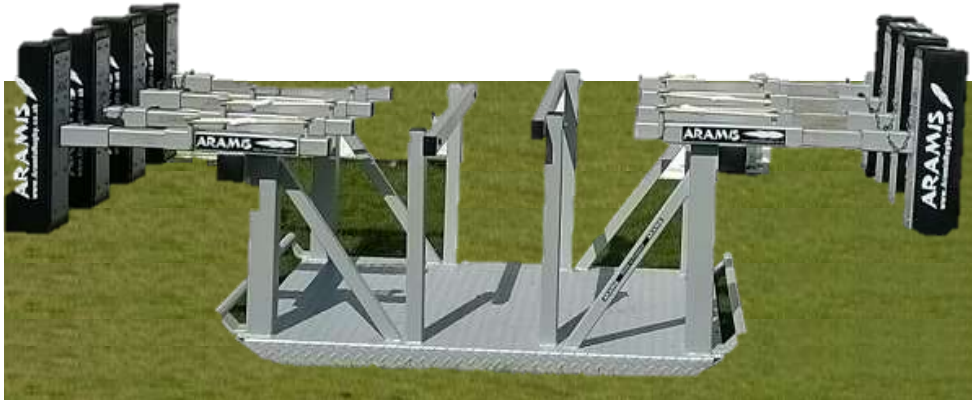

DOUBLE ENDED

Senior-Junior Static Scrum Sled

- 8 Independent Horizontal Static Arms
- Tool free removal of pads for safe storage
- Optional upgrade to Reactive heads on either side

£1980.00

Senior-Junior Reactive Scrum Sled – LIVE SCRUM

- 8 Independent Reactive Heads
- All pads have individual Variable Resistance
- Live Scrum at Both Ends
- Tool free removal of pads for safe storage
- Optional Mobility Wheels

£2520.00